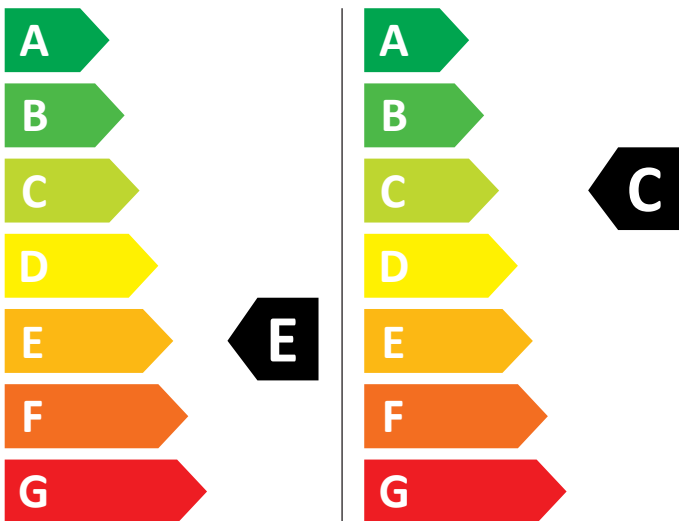

ENERG

Bosch

WNA144B0SN

364 kWh / 100

68 kWh / 100

6,0 kg

10,0 kg

79 L